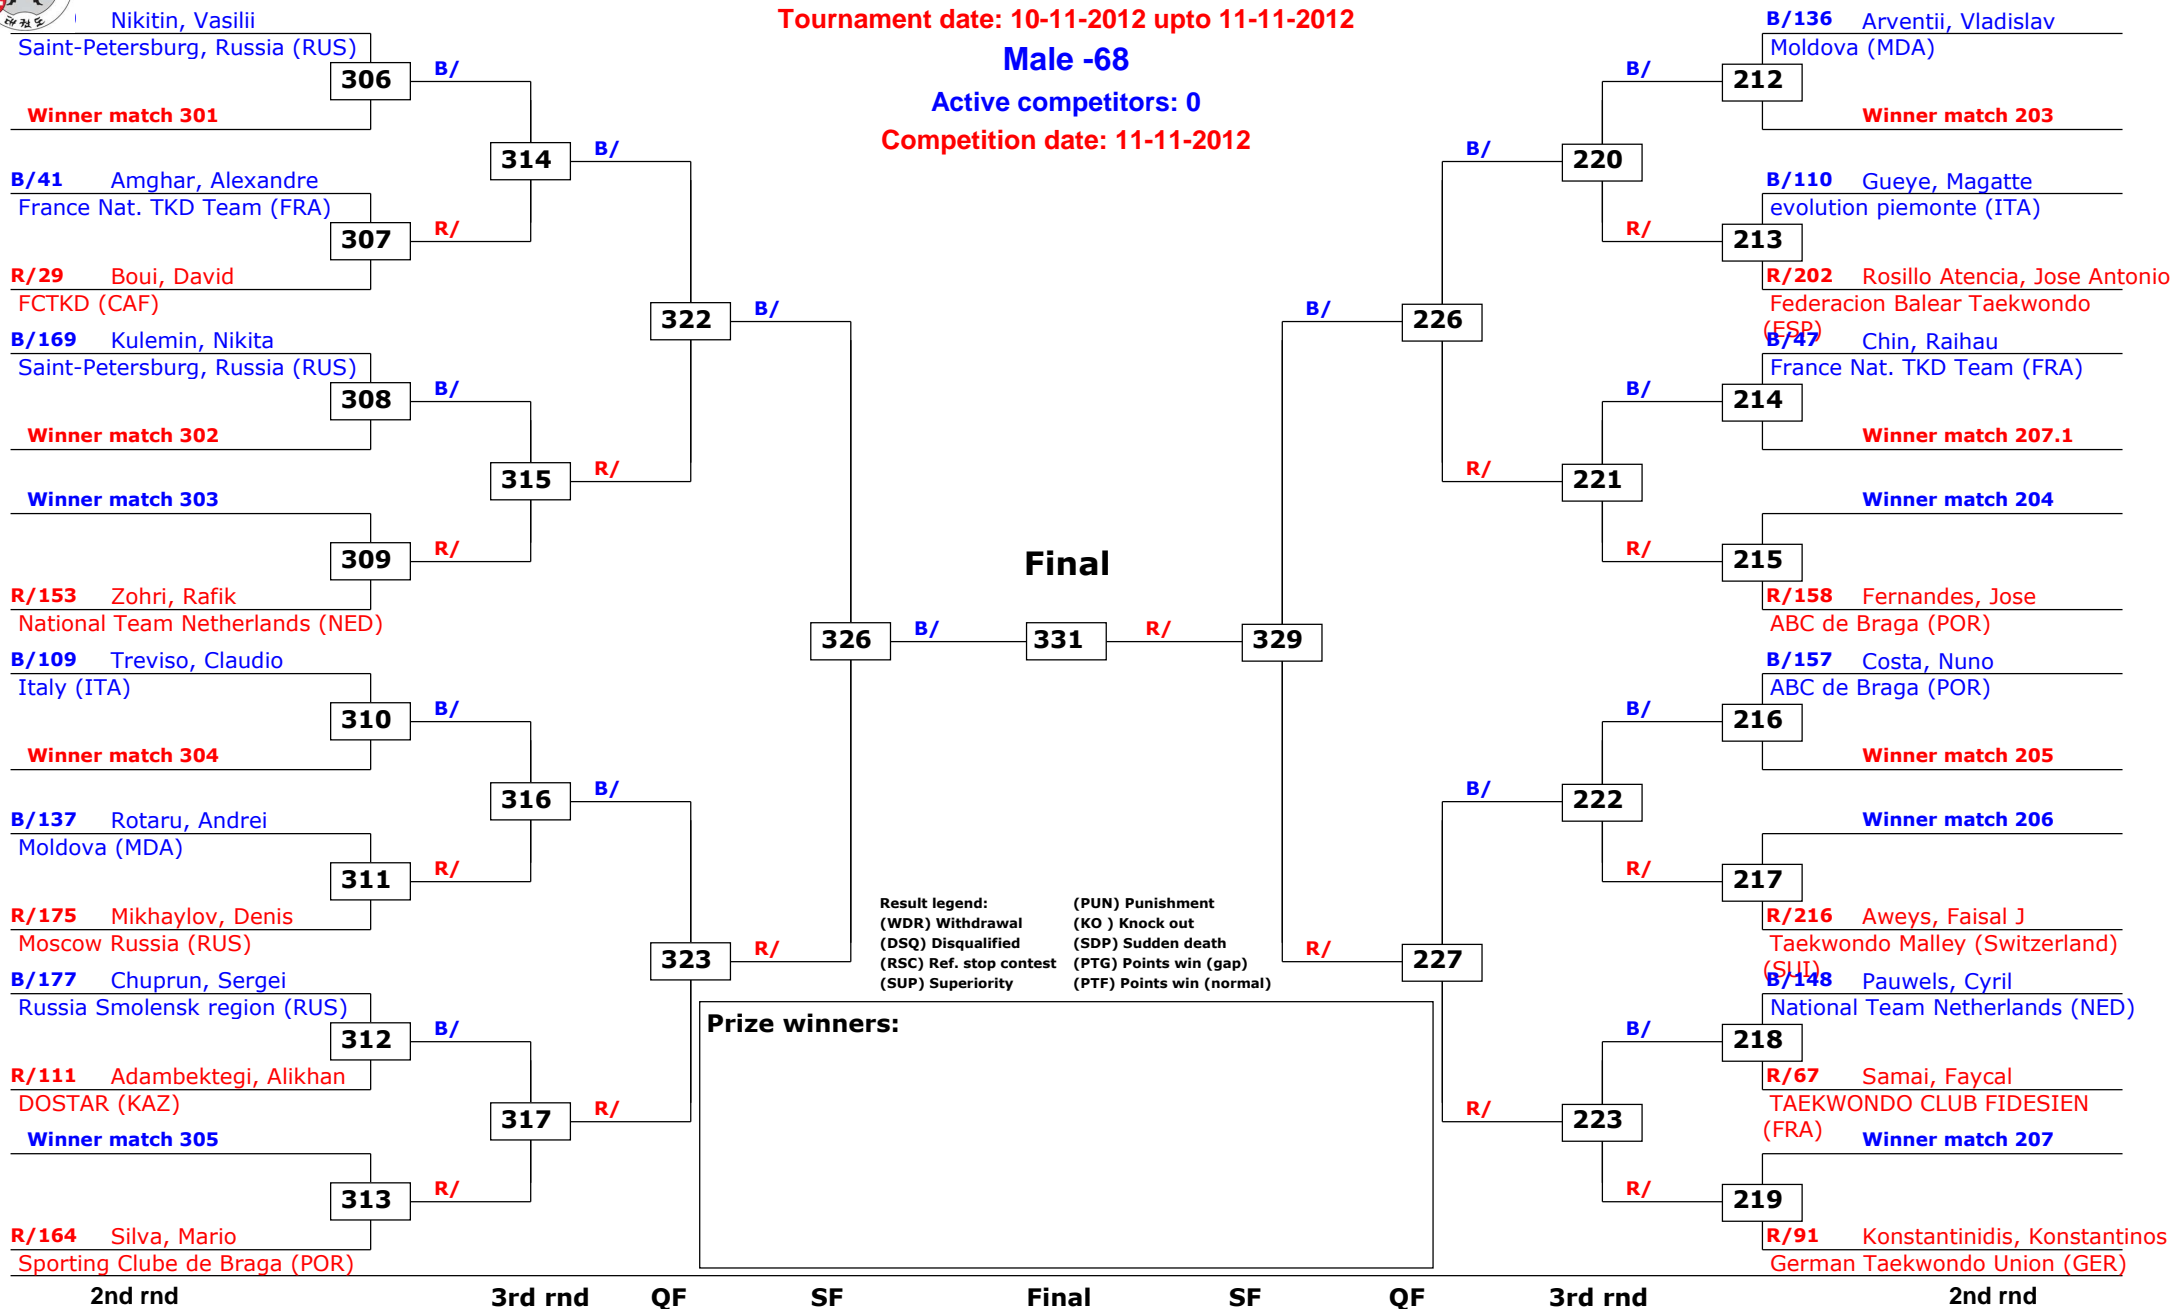

Swiss Open 2012

Lausanne, Switzerland

Tournament date: 10-11-2012 upto 11-11-2012

Male -68

Active competitors: 0

Competition date: 11-11-2012