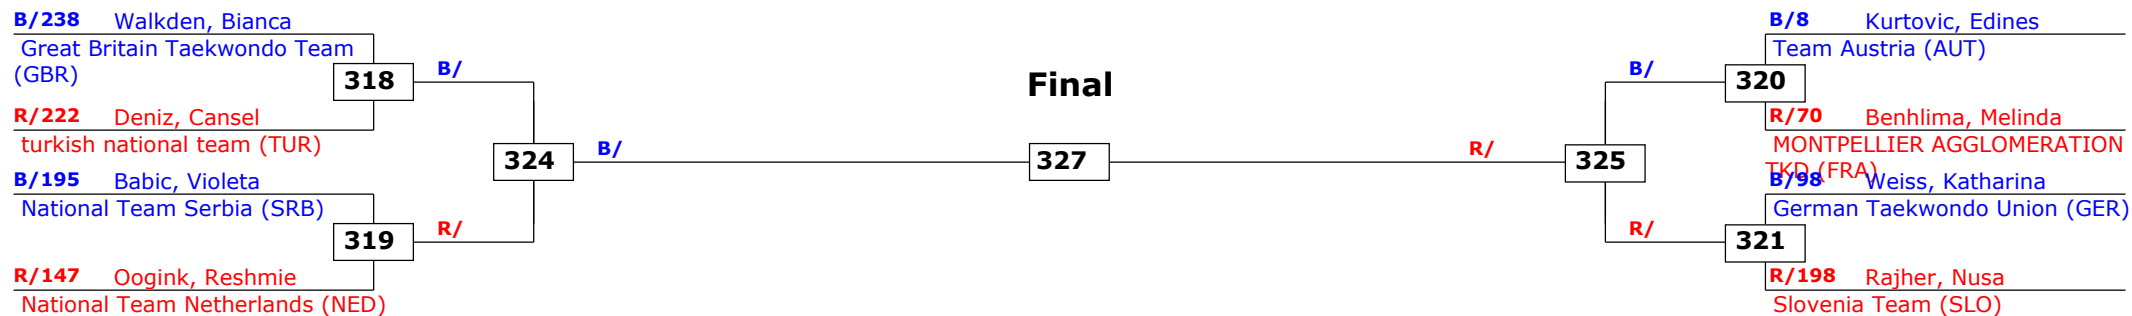

Active competitors: 17

Competition date: 11-11-2012

Swiss Open 2012

Lausanne, Switzerland

Tournament date: 10-11-2012 upto 11-11-2012

Female +67

Active competitors: 8

Competition date: 11-11-2012