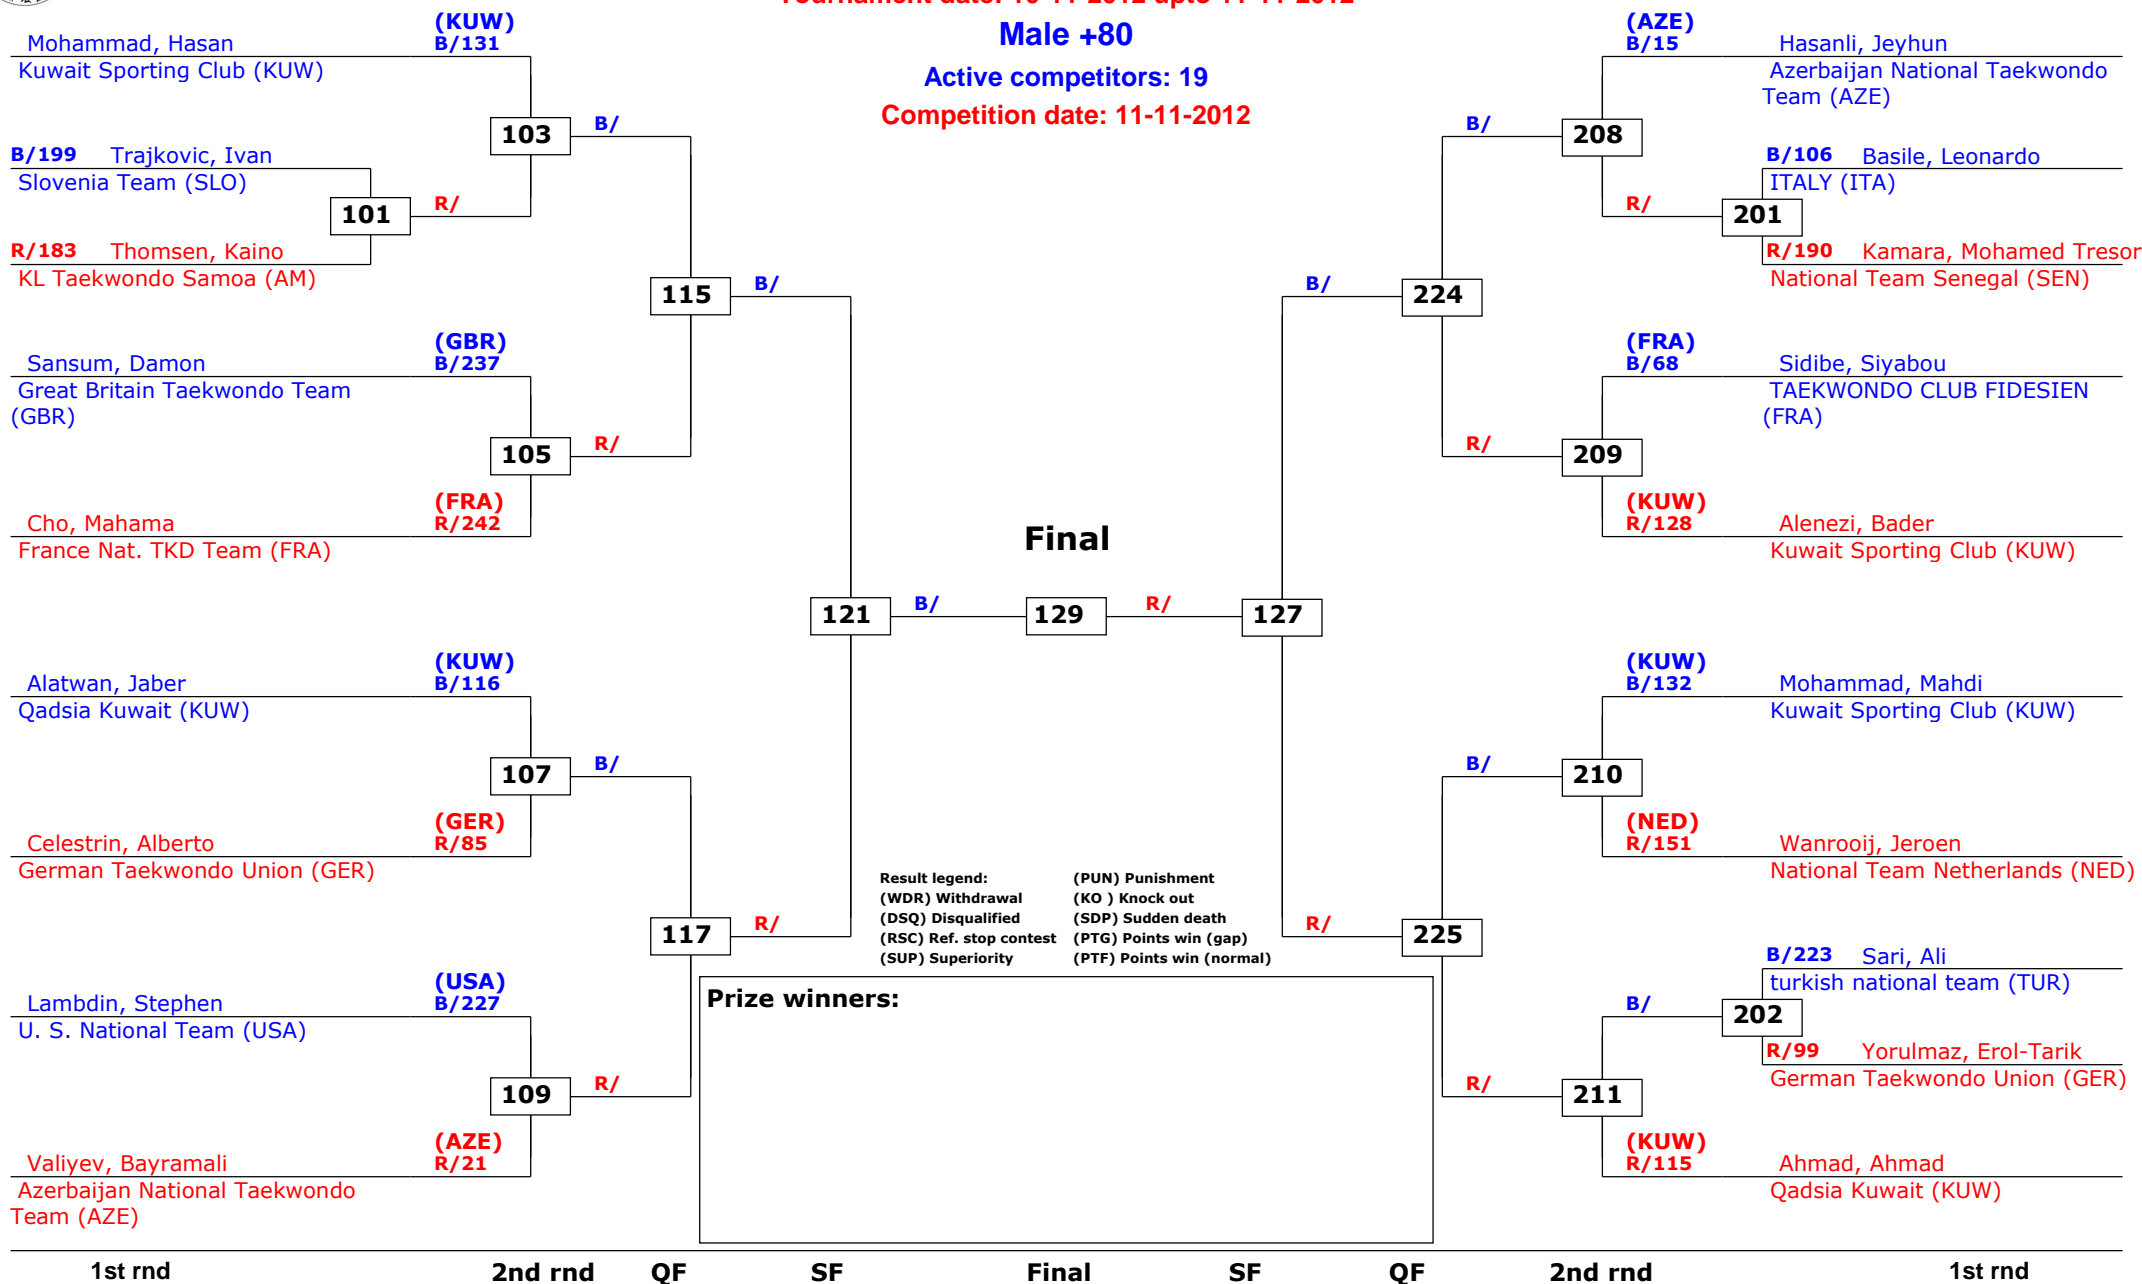

Lausanne, Switzerland

Tournament date: 10-11-2012 upto 11-11-2012

Male -68

Active competitors: 0

Competition date: 11-11-2012

Swiss Open 2012

Lausanne, Switzerland

Tournament date: 10-11-2012 upto 11-11-2012

Male +80

Active competitors: 19

Competition date: 11-11-2012

1st rnd

2nd rnd

QF

SF

Final