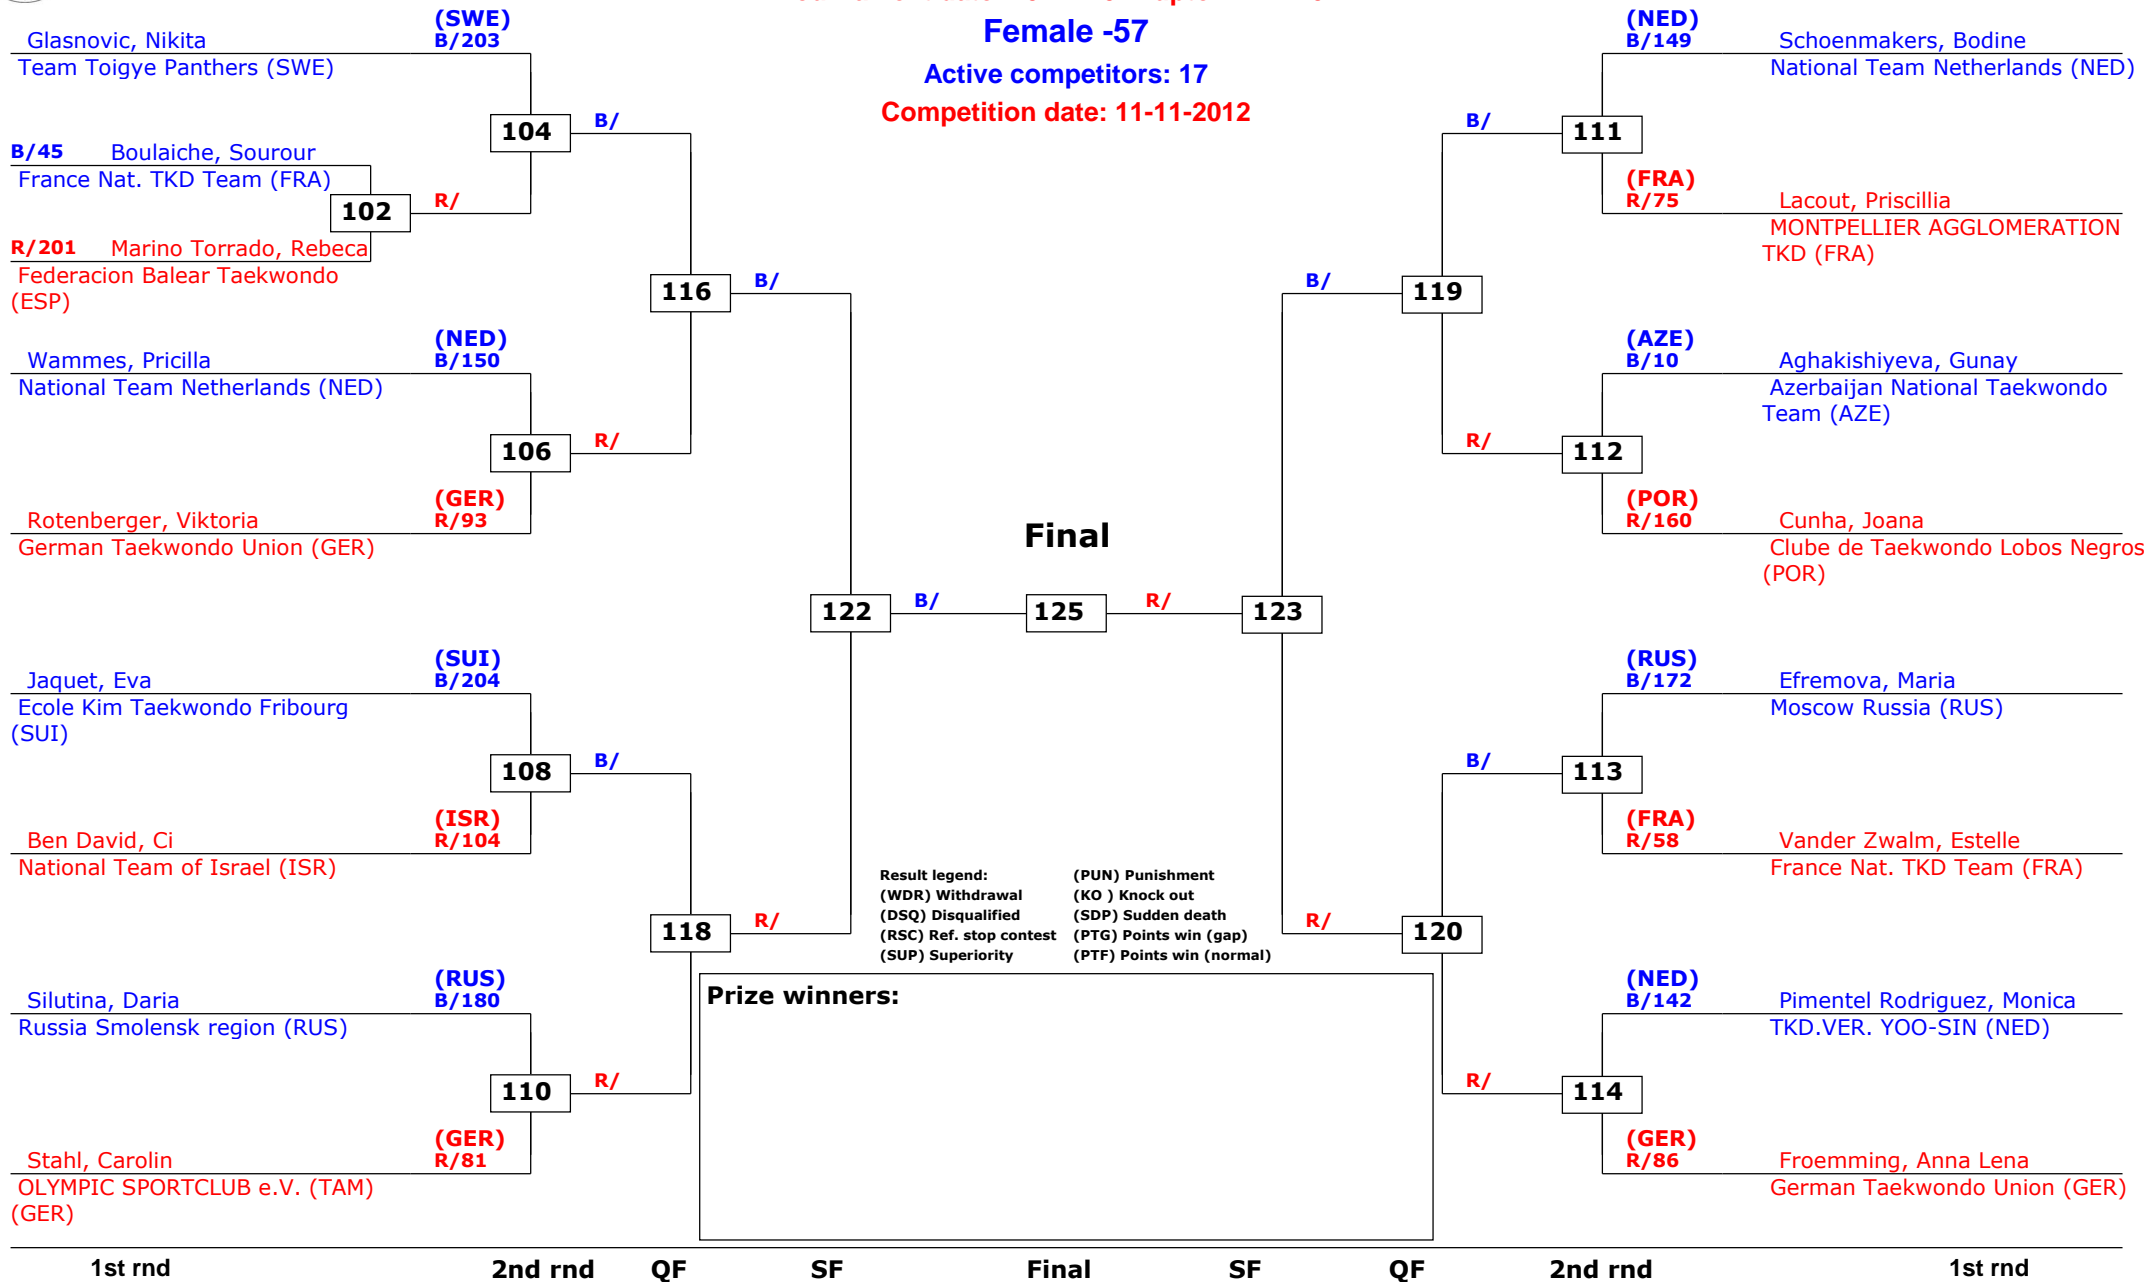

Male +80

Active competitors: 19

Competition date: 11-11-2012

1st rnd

2nd rnd

QF

SF

Final

SF

QF

2nd rnd

1st rnd

Swiss Open 2012

Lausanne, Switzerland

Tournament date: 10-11-2012 upto 11-11-2012

Female -57

Active competitors: 17

Competition date: 11-11-2012

Swiss Open 2012

Lausanne, Switzerland

Tournament date: 10-11-2012 upto 11-11-2012

Female +67

Active competitors: 8

Competition date: 11-11-2012