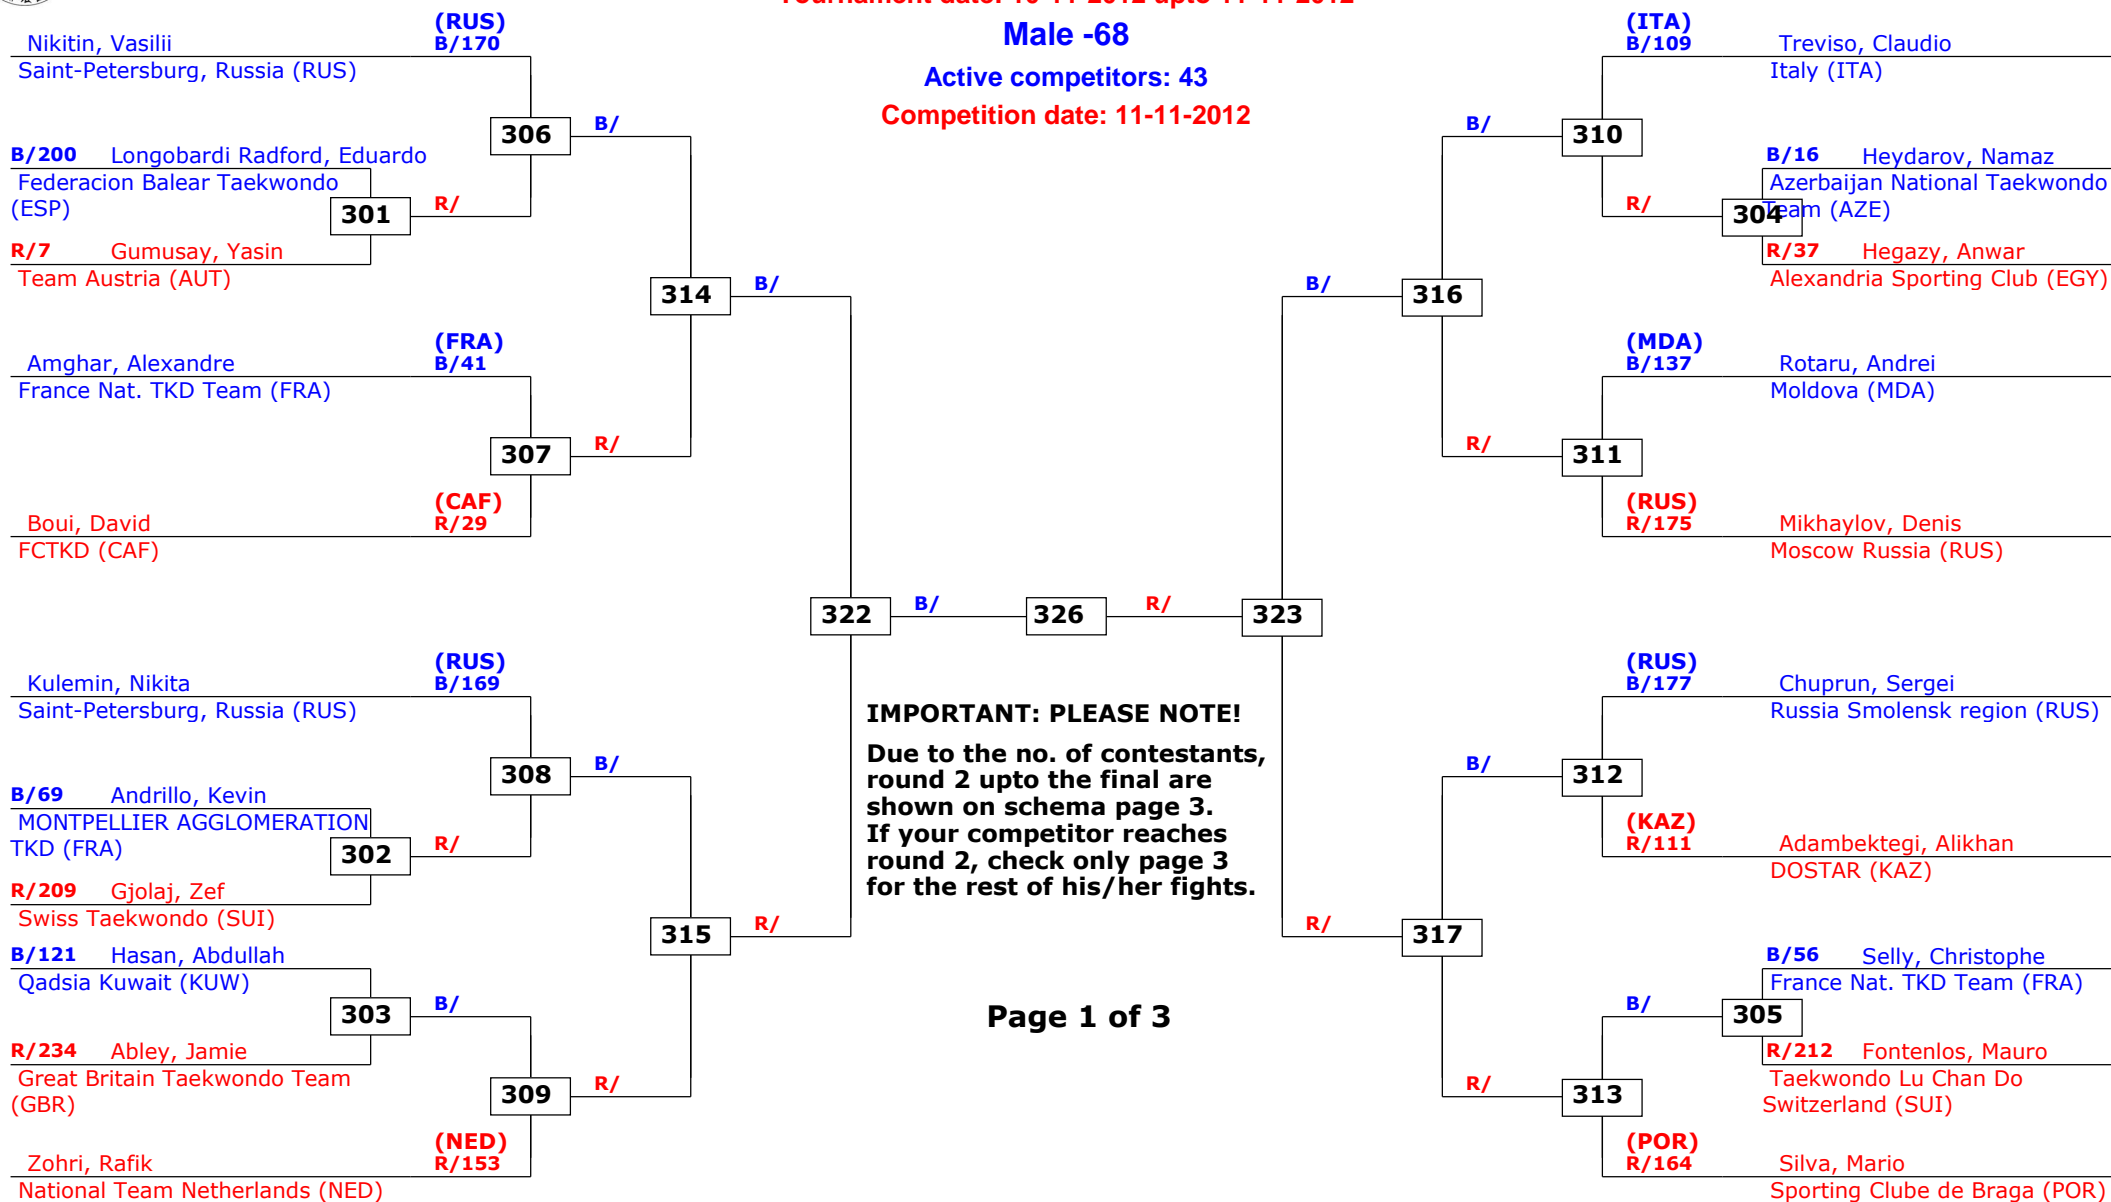

Swiss Open 2012

Lausanne, Switzerland

Tournament date: 10-11-2012 upto 11-11-2012

Male -68

Active competitors: 43

Competition date: 11-11-2012

1st rnd

2nd rnd

3rd rnd

QF

SF

QF

3rd rnd

2nd rnd

1st rnd

Swiss Open 2012